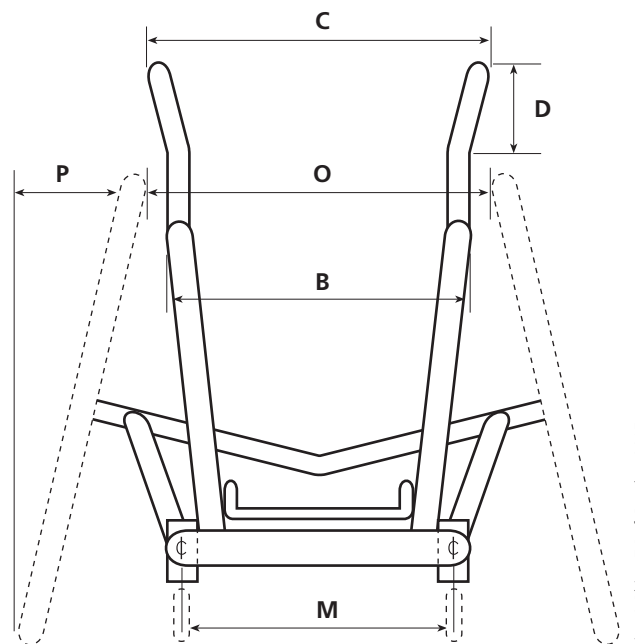

Seat Width - Rear _____

Seat Width - Front _____

A Seat Length _____

B Back Width _____

C Back Splay - Top _____

D Back Splay - Length _____

E Back Height _____

F Back Angle _____

G Seat to Footplate _____

H Overall Frame Length
(centre of camber bar to front of pick bar) _____

I Wheel Base
(centre of camber bar to centre of pivot) _____

J Seat to Floor - Front _____

K Seat to Floor - Rear _____

L Balance Point _____

M Pivot Centres ☐ 11.5 ☐ 12 ☐ 12.5 ☐ 13 ☐ 13.5 ☐ 14

N Footplate Position _____

O Between Wheels _____

P Camber _____

WINGS

- ☐ Single Wings **AD20200**
- ☐ Double Wings **AD20210T**
- ☐ Inverted Wings **AD20220T**

Wing Height _____

PICK BAR

- ☐ Titanium (welded) **AD20132**
- ☐ Titanium (bolt on) **AD20131**
- ☐ Steel (bolt on) **AD20120**

Width _____ Height _____

Angle _____ Code PB - _____

- **Q** ☐ Transfer Rail **AD20312**

- **R** ☐ Holes for Bindings

- **S** ☐ Flexible Backpost Cap **AD20310**
  (only available with fixed back)

- **T** Axle Receivers ☐ 1/2" (std)

- ☐ 5/8" **AD12550**

- Castor Position ☐ **U** ☐ **V**

Name _____

Revision 2 Rhino T Def October 2017