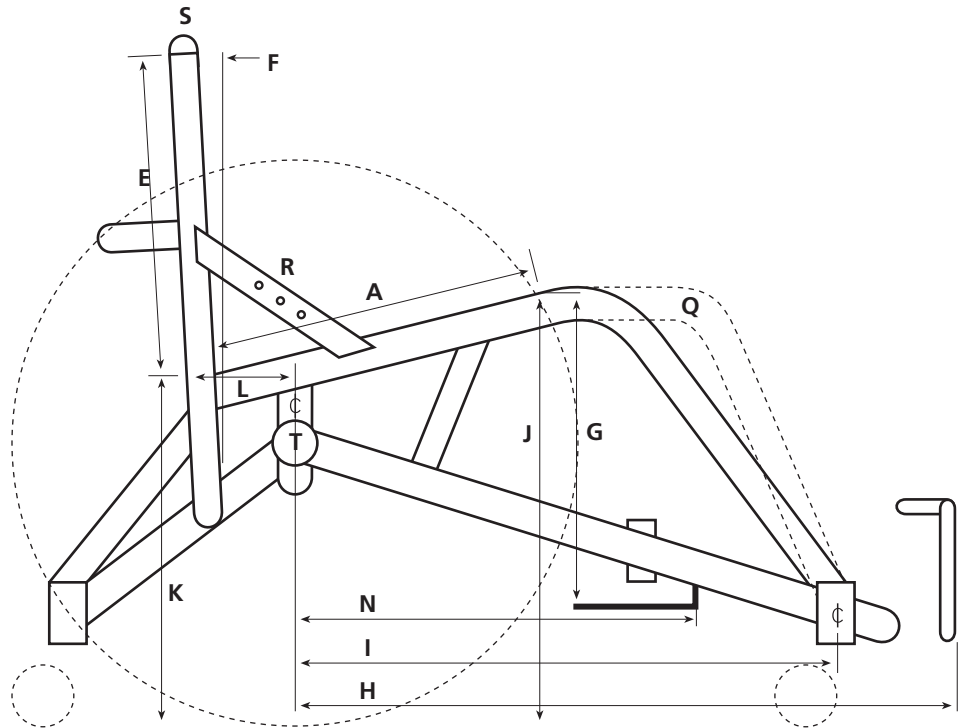

**WINGS**

- Single Wings **AD20200**
- Double Wings **AD20210T**
- Inverted Wings **AD20220T**

Wing Height \_\_\_\_\_

**PICK BAR**

- Titanium (welded) **AD20132**
- Titanium (bolt on) **AD20131**
- Steel (bolt on) **AD20120**

Width \_\_\_\_\_ Height \_\_\_\_\_

Angle \_\_\_\_\_ Code PB - \_\_\_\_\_

- Q**  Transfer Rail **AD20312**

- R**  Holes for Bindings

- S**  Flexible Backpost Cap **AD20310**  
(only available with fixed back)

- T** Axle Receivers  1/2" (std)

- 5/8" **AD12550**

- Castor Position  **U**  **V**

Name \_\_\_\_\_

Revision 2 Rhino T Def October 2017

Name \_\_\_\_\_

**NO WHEELS** Set the wheelchair up for: \_\_\_\_\_

**WHEELS**