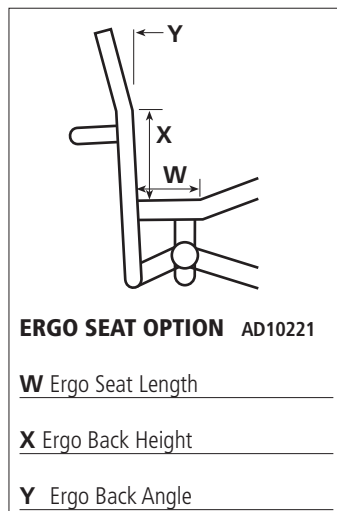

**WINGS**

- Single Wings **AD20200**
- Double Wings **AD20210T**
- Inverted Wings **AD20220T**

Wing Height \_\_\_\_\_

**PICK BAR**

- Titanium (welded) **AD20132**
- Titanium (bolt on) **AD20131**
- Steel (bolt on) **AD20120**

Width \_\_\_\_\_ Height \_\_\_\_\_

Angle \_\_\_\_\_ Code PB - \_\_\_\_\_

- Q**  Transfer Rail **AD20312**

- R**  Holes for Bindings

- S**  Flexible Backpost Cap **AD20310**  
(only available with fixed back)

- T** Axle Receivers  1/2" (std)

- 5/8" **AD12550**

- Castor Position  **U**  **V**

Name \_\_\_\_\_

Revision 2 Rhino T Def October 2017

Name \_\_\_\_\_

**NO WHEELS** Set the wheelchair up for: \_\_\_\_\_

**WHEELS**