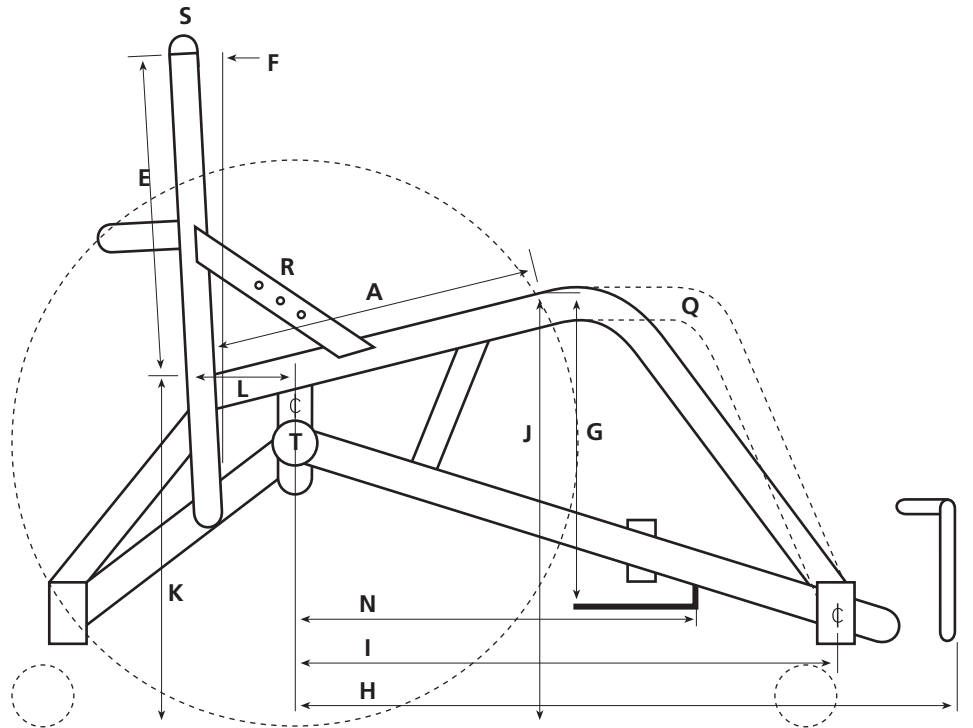

Rhino Script Form

Defensive - Low Point (suitable for 0.5-1.5 player)

Seat Width - Rear _____

Seat Width - Front _____

A Seat Length _____

B Back Width _____

C Back Splay - Top _____

D Back Splay - Length _____

E Back Height _____

F Back Angle _____

G Seat to Footplate _____

H Overall Frame Length
(centre of camber bar to front of pick bar) _____

I Wheel Base
(centre of camber bar to centre of pivot) _____

J Seat to Floor - Front _____

K Seat to Floor - Rear _____

L Balance Point _____

M Pivot Centres ☐ 11.5 ☐ 12 ☐ 12.5 ☐ 13 ☐ 13.5 ☐ 14

N Footplate Position _____

O Between Wheels _____

P Camber _____

WINGS

- ☐ Single Wings AD20200
- ☐ Double Wings AD20210
- ☐ Inverted Wings AD20220

Wing Height _____

PICK BAR

- ☐ Standard ☐ Alloy ☐ Inverted
- ☐ Steel (bolt on) 1/4" AD20120
- ☐ Steel (bolt on) 8mm AD20120
- ☐ Steel (bolt on) Flat Top PB005 AD20100
- ☐ Titanium (bolt on) AD20131

Width _____ Height _____

Angle _____ Code PB - _____

- **Q** ☐ Transfer Rail AD20312
- **R** ☐ Holes for Bindings
- **S** ☐ Flexible Backpost Cap AD20310
  (only available with fixed back)
- **T** Axle Receivers ☐ 1/2" (std)
  ☐ 5/8" AD12550
- Castor Position ☐ **U** ☐ **V**

Name _____

Revision 7 Rhino Def October 2017