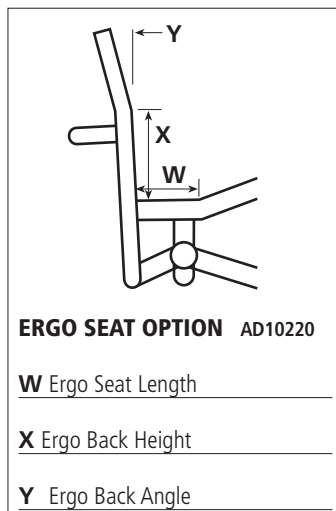

Rhino Script Form

Defensive - Low Point (suitable for 0.5-1.5 player)

Seat Width - Rear _____

Seat Width - Front _____

A Seat Length _____

B Back Width _____

C Back Splay - Top _____

D Back Splay - Length _____

E Back Height _____

F Back Angle _____

G Seat to Footplate _____

H Overall Frame Length
(centre of camber bar to front of pick bar) _____

I Wheel Base
(centre of camber bar to centre of pivot) _____

J Seat to Floor - Front _____

K Seat to Floor - Rear _____

L Balance Point _____

M Pivot Centres ☐ 11.5 ☐ 12 ☐ 12.5 ☐ 13 ☐ 13.5 ☐ 14

N Footplate Position _____

O Between Wheels _____

P Camber _____

WINGS

- ☐ Single Wings AD20200
- ☐ Double Wings AD20210
- ☐ Inverted Wings AD20220

Wing Height _____

PICK BAR

- ☐ Standard ☐ Alloy ☐ Inverted
- ☐ Steel (bolt on) 1/4" AD20120
- ☐ Steel (bolt on) 8mm AD20120
- ☐ Steel (bolt on) Flat Top PB005 AD20100
- ☐ Titanium (bolt on) AD20131

Width _____ Height _____

Angle _____ Code PB - _____

- **Q** ☐ Transfer Rail AD20312
- **R** ☐ Holes for Bindings
- **S** ☐ Flexible Backpost Cap AD20310
  (only available with fixed back)
- **T** Axle Receivers ☐ 1/2" (std)
  ☐ 5/8" AD12550
- Castor Position ☐ **U** ☐ **V**

Name _____

Revision 7 Rhino Def October 2017