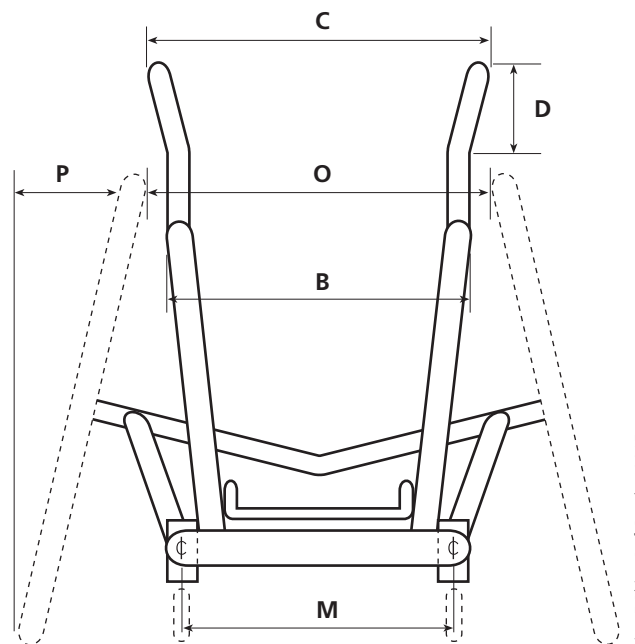

Rhino Script Form

Defensive - Low Point (suitable for 0.5-1.5 player)

Seat Width - Rear _____

Seat Width - Front _____

A Seat Length _____

B Back Width _____

C Back Splay - Top _____

D Back Splay - Length _____

E Back Height _____

F Back Angle _____

G Seat to Footplate _____

H Overall Frame Length
(centre of camber bar to front of pick bar) _____

I Wheel Base
(centre of camber bar to centre of pivot) _____

J Seat to Floor - Front _____

K Seat to Floor - Rear _____

L Balance Point _____

M Pivot Centres ☐ 11.5 ☐ 12 ☐ 12.5 ☐ 13 ☐ 13.5 ☐ 14

N Footplate Position _____

O Between Wheels _____

P Camber _____

WINGS

- ☐ Single Wings AD20200
- ☐ Double Wings AD20210
- ☐ Inverted Wings AD20220

Wing Height _____

PICK BAR

- ☐ Standard ☐ Alloy ☐ Inverted
- ☐ Steel (bolt on) 1/4" AD20120
- ☐ Steel (bolt on) 8mm AD20120
- ☐ Steel (bolt on) Flat Top PB005 AD20100
- ☐ Titanium (bolt on) AD20131

Width _____ Height _____

Angle _____ Code PB - _____

- **Q** ☐ Transfer Rail AD20312
- **R** ☐ Holes for Bindings
- **S** ☐ Flexible Backpost Cap AD20310
  (only available with fixed back)
- **T** Axle Receivers ☐ 1/2" (std)
  ☐ 5/8" AD12550
- Castor Position ☐ **U** ☐ **V**

Name _____

Revision 7 Rhino Def October 2017