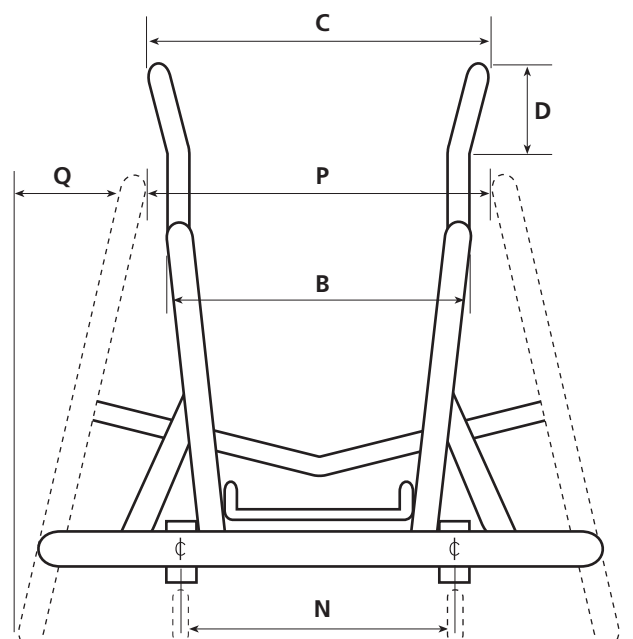

Rhino Script Form

Offensive - High Point (suitable for 1.5-3.5 player)

Seat Width - Rear _____

Seat Width - Front _____

A Seat Length _____

B Back Width _____

C Back Splay - Top _____

D Back Splay - Length _____

E Back Height _____

F Back Angle _____

G Seat to Footplate _____

H Frame Length
(centre of camber bar to front of frame)

I Overall Frame Length
(centre of camber bar to front of pick bar)

J Wheel Base
(centre of camber bar to centre of pivot)

K Seat to Floor - front _____

L Seat to Floor - rear _____

M Balance Point _____

N Pivot Centres ☐ 11.5 ☐ 12 ☐ 12.5 ☐ 13 ☐ 13.5 ☐ 14

O Footplate Position _____

P Between Wheels _____

Q Camber _____

WINGS

☐ Single Wings **AD20200**

☐ Double Wings **AD20210**

☐ Inverted Wings **AD20220**

Wing Height _____

PICK BAR

☐ Standard ☐ Alloy ☐ Inverted

☐ Steel (bolt on) 1/4" **AD20130**

☐ Steel (bolt on) 8mm **AD20130**

☐ Titanium (bolt on) **AD20131**

☐ Under-pick Steel **AD20140**

☐ Under-pick Alloy **AD20150**

Width _____ Height _____

Angle _____ Code PB - _____

R ☐ Transfer Rail **AD20312**

S ☐ Holes for Bindings

T ☐ Flexible Backpost Cap **AD20310**
(only available with fixed back)

U Axle Receivers ☐ 1/2" (std)

☐ 5/8" **AD12550**

Name _____

Revision 7 Rhino Off October 2017