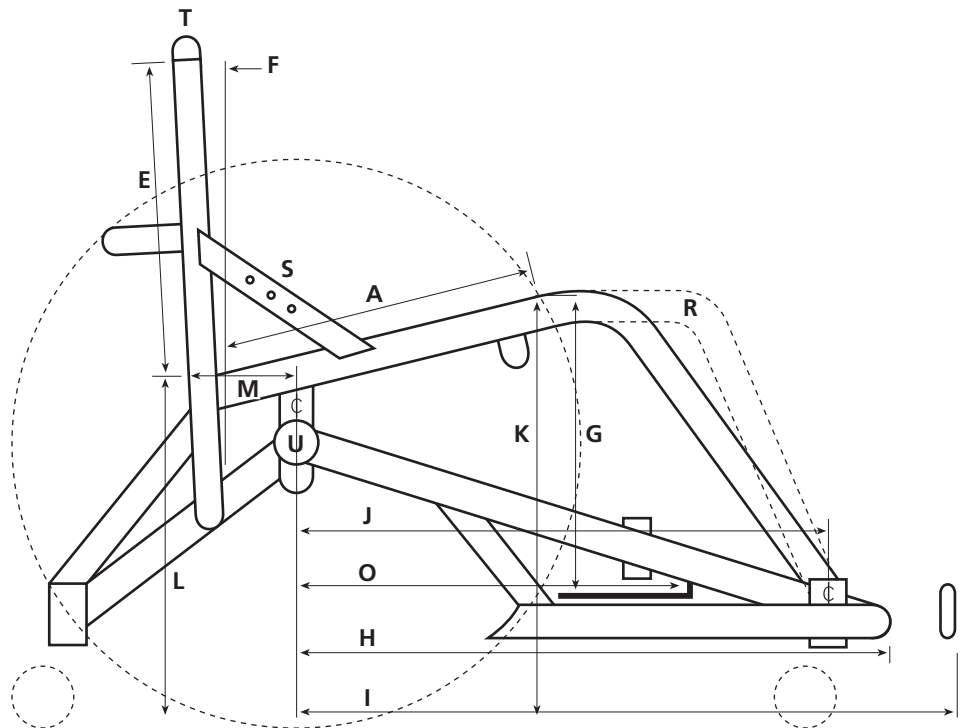

Rhino Script Form

Offensive - High Point (suitable for 1.5-3.5 player)

Seat Width - Rear _____

Seat Width - Front _____

A Seat Length _____

B Back Width _____

C Back Splay - Top _____

D Back Splay - Length _____

E Back Height _____

F Back Angle _____

G Seat to Footplate _____

H Frame Length
(centre of camber bar to front of frame)

I Overall Frame Length
(centre of camber bar to front of pick bar)

J Wheel Base
(centre of camber bar to centre of pivot)

K Seat to Floor - front _____

L Seat to Floor - rear _____

M Balance Point _____

N Pivot Centres ☐ 11.5 ☐ 12 ☐ 12.5 ☐ 13 ☐ 13.5 ☐ 14

O Footplate Position _____

P Between Wheels _____

Q Camber _____

WINGS

☐ Single Wings **AD20200**

☐ Double Wings **AD20210**

☐ Inverted Wings **AD20220**

Wing Height _____

PICK BAR

☐ Standard ☐ Alloy ☐ Inverted

☐ Steel (bolt on) 1/4" **AD20130**

☐ Steel (bolt on) 8mm **AD20130**

☐ Titanium (bolt on) **AD20131**

☐ Under-pick Steel **AD20140**

☐ Under-pick Alloy **AD20150**

Width _____ Height _____

Angle _____ Code PB - _____

R ☐ Transfer Rail **AD20312**

S ☐ Holes for Bindings

T ☐ Flexible Backpost Cap **AD20310**
(only available with fixed back)

U Axle Receivers ☐ 1/2" (std)

☐ 5/8" **AD12550**

Name _____

Revision 7 Rhino Off October 2017