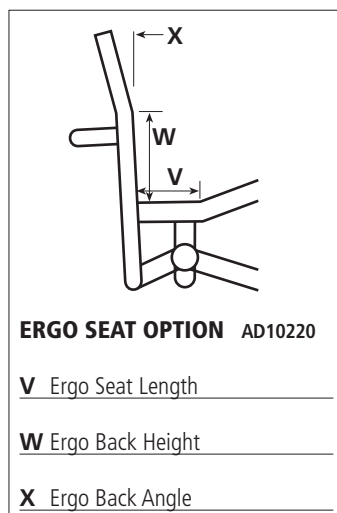

Rhino Script Form

Offensive - High Point (suitable for 1.5-3.5 player)

Seat Width - Rear _____

Seat Width - Front _____

A Seat Length _____

B Back Width _____

C Back Splay - Top _____

D Back Splay - Length _____

E Back Height _____

F Back Angle _____

G Seat to Footplate _____

H Frame Length
(centre of camber bar to front of frame)

I Overall Frame Length
(centre of camber bar to front of pick bar)

J Wheel Base
(centre of camber bar to centre of pivot)

K Seat to Floor - front _____

L Seat to Floor - rear _____

M Balance Point _____

N Pivot Centres ☐ 11.5 ☐ 12 ☐ 12.5 ☐ 13 ☐ 13.5 ☐ 14

O Footplate Position _____

P Between Wheels _____

Q Camber _____

WINGS

☐ Single Wings **AD20200**

☐ Double Wings **AD20210**

☐ Inverted Wings **AD20220**

Wing Height _____

PICK BAR

☐ Standard ☐ Alloy ☐ Inverted

☐ Steel (bolt on) 1/4" **AD20130**

☐ Steel (bolt on) 8mm **AD20130**

☐ Titanium (bolt on) **AD20131**

☐ Under-pick Steel **AD20140**

☐ Under-pick Alloy **AD20150**

Width _____ Height _____

Angle _____ Code PB - _____

R ☐ Transfer Rail **AD20312**

S ☐ Holes for Bindings

T ☐ Flexible Backpost Cap **AD20310**
(only available with fixed back)

U Axle Receivers ☐ 1/2" (std)

☐ 5/8" **AD12550**

Name _____

Revision 7 Rhino Off October 2017