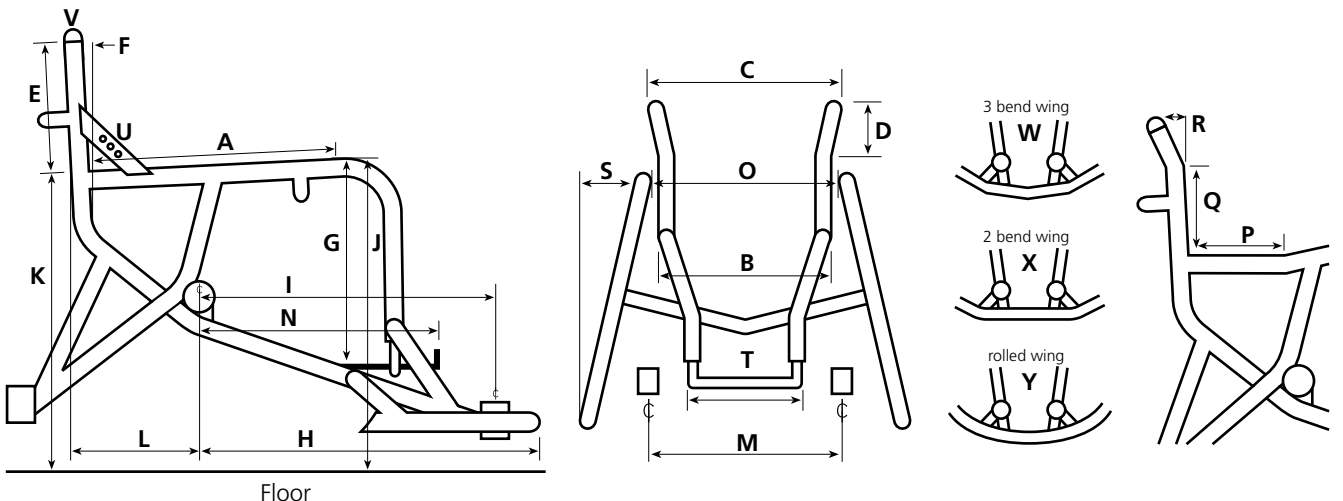

FABRICATION NOTES (you can type here)